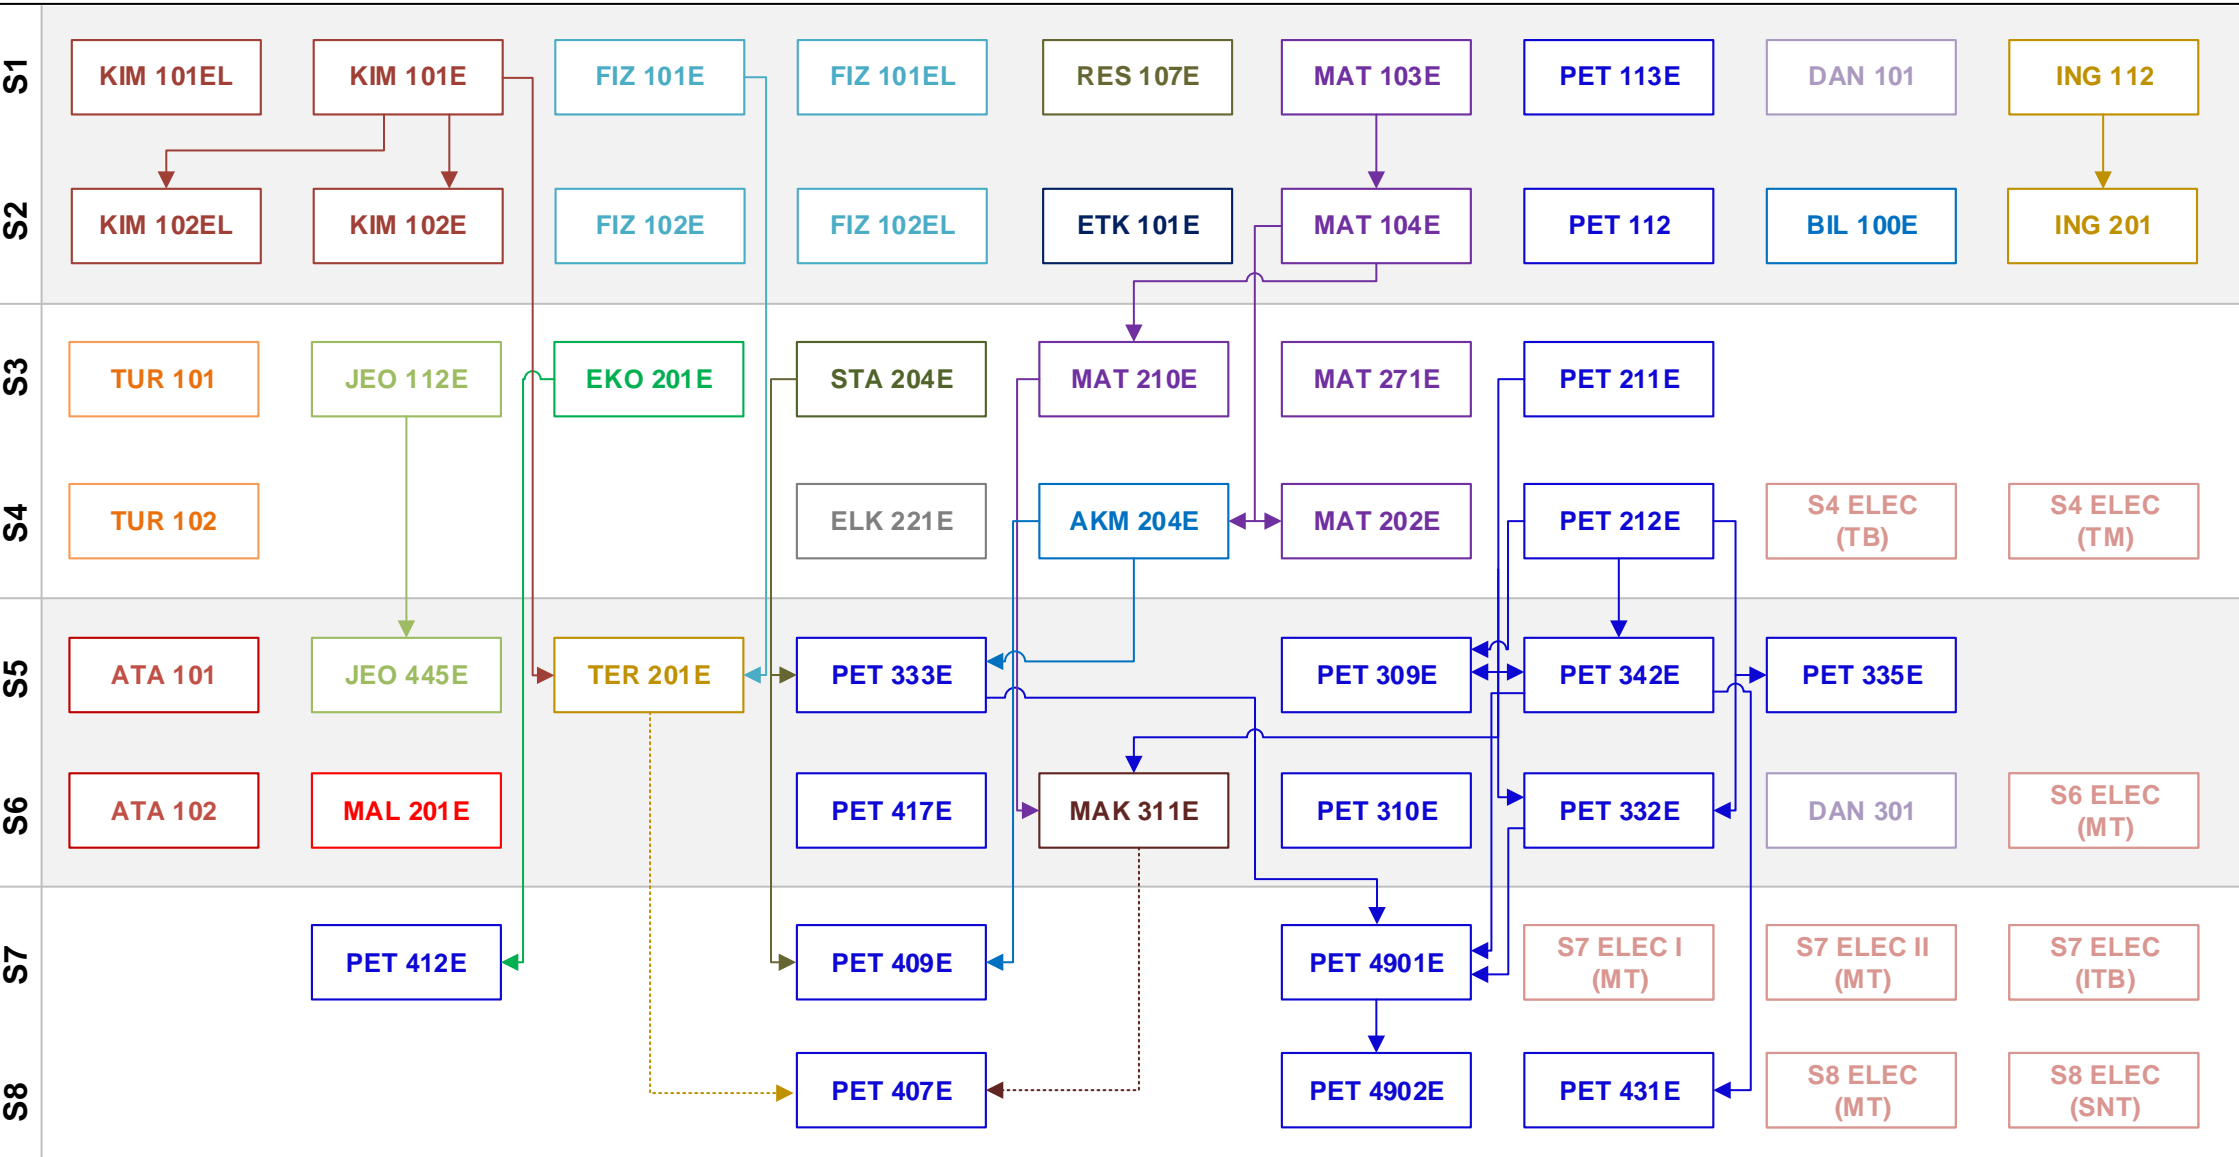

ITU PNGE Undergraduate Program - Curriculum Flowchart

Notes

- Prerequisites of elective courses are not shown on this chart. Please check the related course catalog page to find out about the prerequisite(s) of a given elective course.
- For the list of possible courses for each elective, click on a given elective course box in the chart.
- If there is any discrepancy between this chart and course catalog pages, information on the course catalog page should be considered as the most current and correct one.